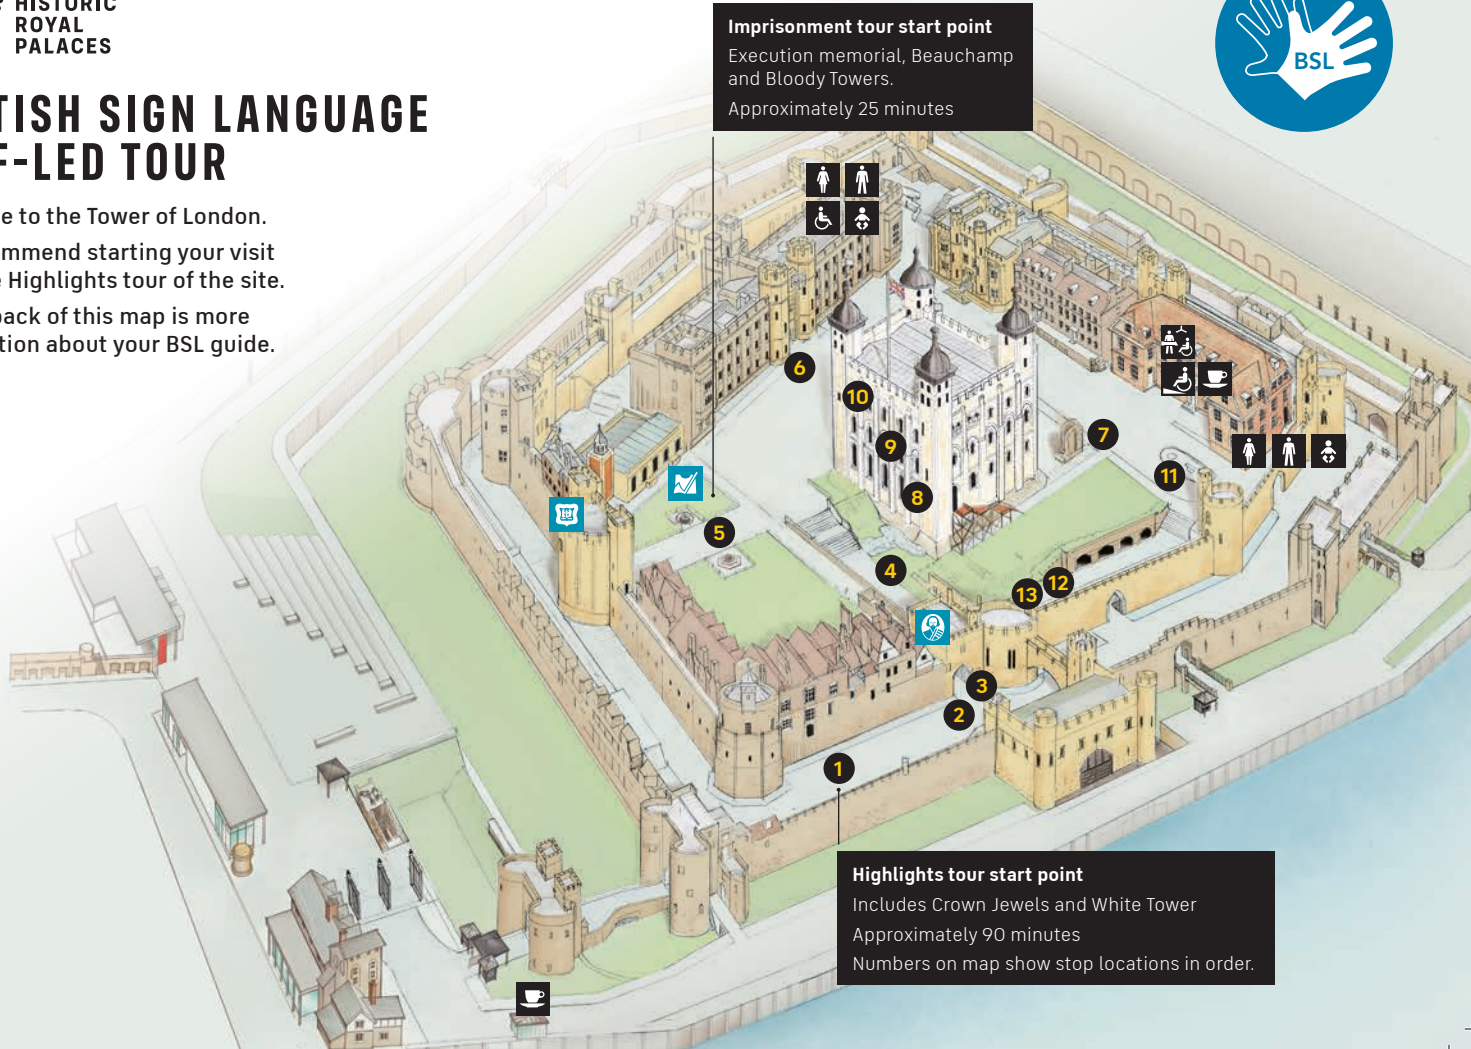

# BRITISH SIGN LANGUAGE SELF-LED TOUR

Welcome to the Tower of London.  
We recommend starting your visit  
with the Highlights tour of the site.  
On the back of this map is more  
information about your BSL guide.

**Imprisonment tour start point**  
Execution memorial, Beauchamp  
and Bloody Towers.  
Approximately 25 minutes

**Highlights tour start point**  
Includes Crown Jewels and White Tower  
Approximately 90 minutes  
Numbers on map show stop locations in order.

# HOW TO USE YOUR BSL GUIDE

Watch the full instruction video on your BSL guide by clicking on the  button at the bottom right of the screen.

**Turn sound on and off**

**Make video full screen or turn your guide on its side**

**Turn text caption on and off**

**Menu with more visit information**

**Highlights**  
**The execution block**  
Discover who was executed on this block.  
Discover more >

0:00 18/13 Video

**Rewind or fast-forward through a video**