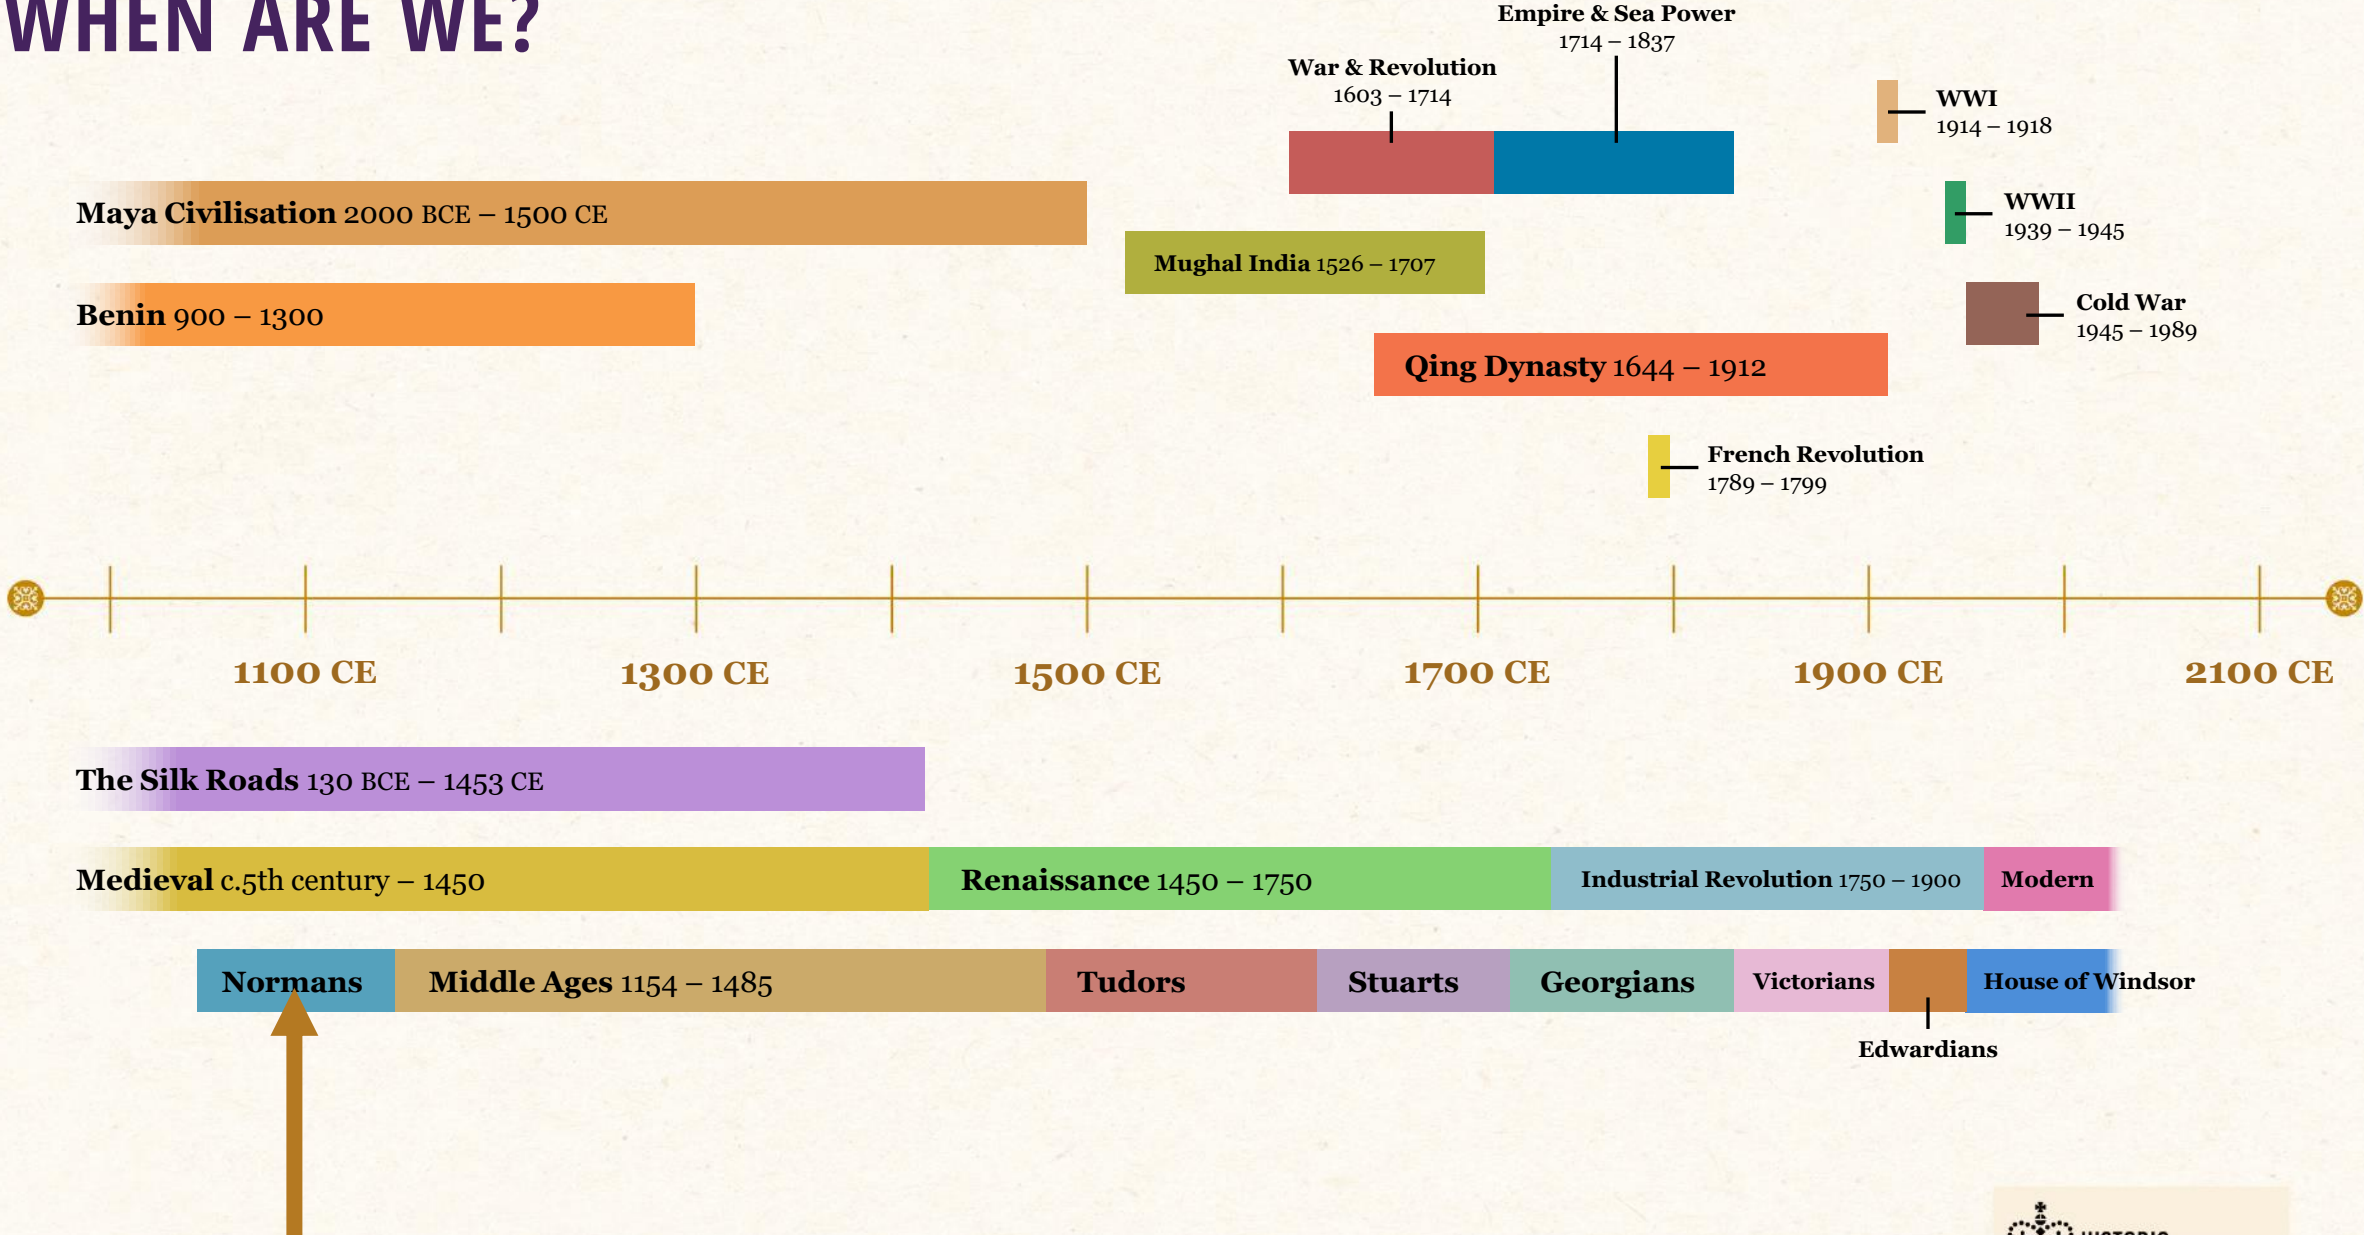

# NORMAN TOWER OF LONDON TIMELINE

About AD 200  
Stone walls built  
Roman Londinium

October 1066  
Battle of Hastings

1101  
Ranulf Flambard  
first prisoner to  
escape

c.1070s  
White Tower  
building begins

# NORMAN TOWER OF LONDON TIMELINE

About AD 200  
Stone walls built  
Roman Londinium

October 1066  
Battle of Hastings

1068  
Matilda is crowned  
as Queen

1075  
Edward's wife  
Edith dies

1100  
William II dies.  
Henry I is King