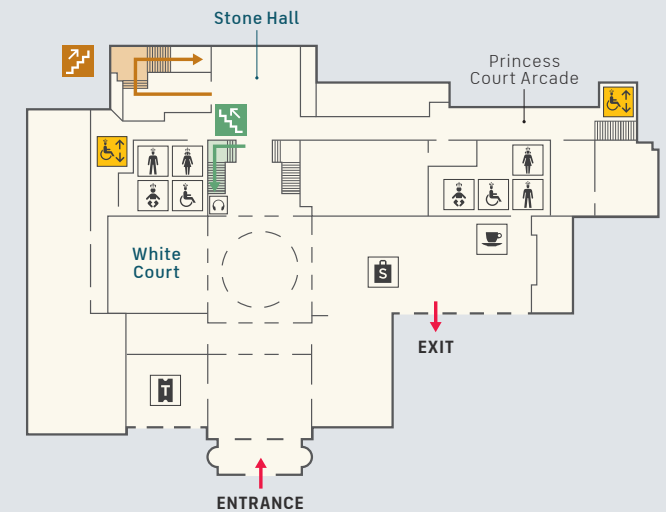

## Palace Ground Floor

### KEY

- |             |                          |
|-------------|--------------------------|
| Tickets     | Male toilet              |
| Shop        | Female toilet            |
| Palace Café | Accessible toilet        |
| Stairs      | Baby change              |
| Lift        | Changing Places facility |

### Stairs to

- |                                      |                                   |
|--------------------------------------|-----------------------------------|
| <b>VICTORIA</b><br>A Royal Childhood | <b>KING'S</b><br>State Apartments |
|--------------------------------------|-----------------------------------|

### Session meeting points:

White Court and Stone Hall