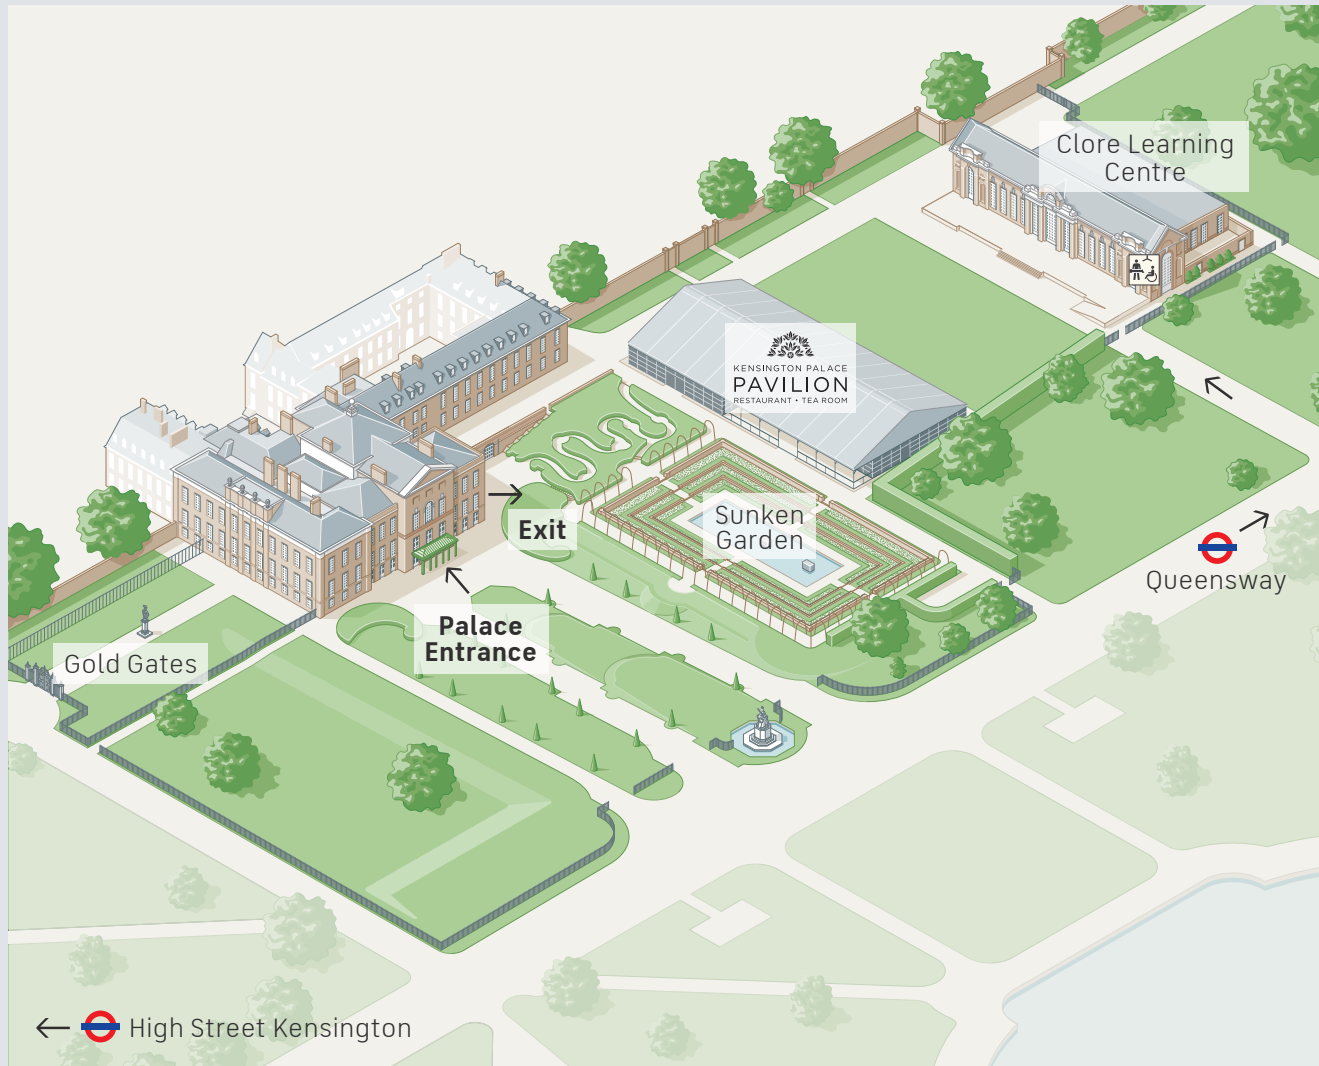

# KENSINGTON PALACE – CLORE LEARNING CENTRE

## Palace Ground Floor

### Stairs to

- |                                      |                                   |
|--------------------------------------|-----------------------------------|
| <b>VICTORIA</b><br>A Royal Childhood | <b>KING'S</b><br>State Apartments |
|--------------------------------------|-----------------------------------|

### Session meeting points:

White Court and Stone Hall