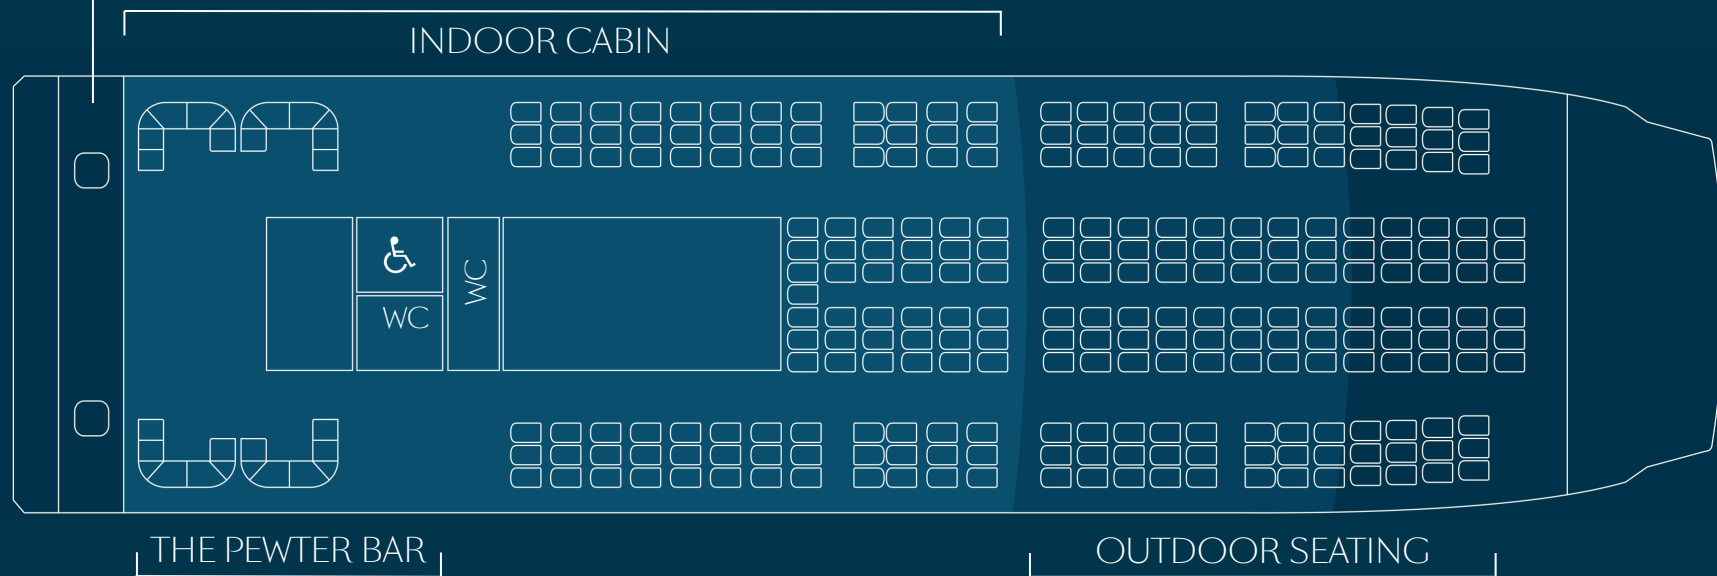

Designed to offer guests the best experience from the river, the Silver Raven offers panoramic views from every seat and features a hammered English pewter bar, Scottish eco-leather seats and custom-designed Axminster carpet featuring a House of Hackney print.

THE FLOOR PLAN

BANQUETTE CAPACITY
20 PEOPLE
(THE PEWTER BAR)

INDOOR & PEWTER BAR
129 PEOPLE

OUTDOOR SEATING
150 PEOPLE
(96 UNDER COVER)

TOTAL CAPACITY
279 PEOPLE

REAR OPEN DECK

CRUISING

With the unique ability to embark & disembark from most central London piers, we solve logistical event challenges smoothly, collecting & returning your guests from your chosen location.