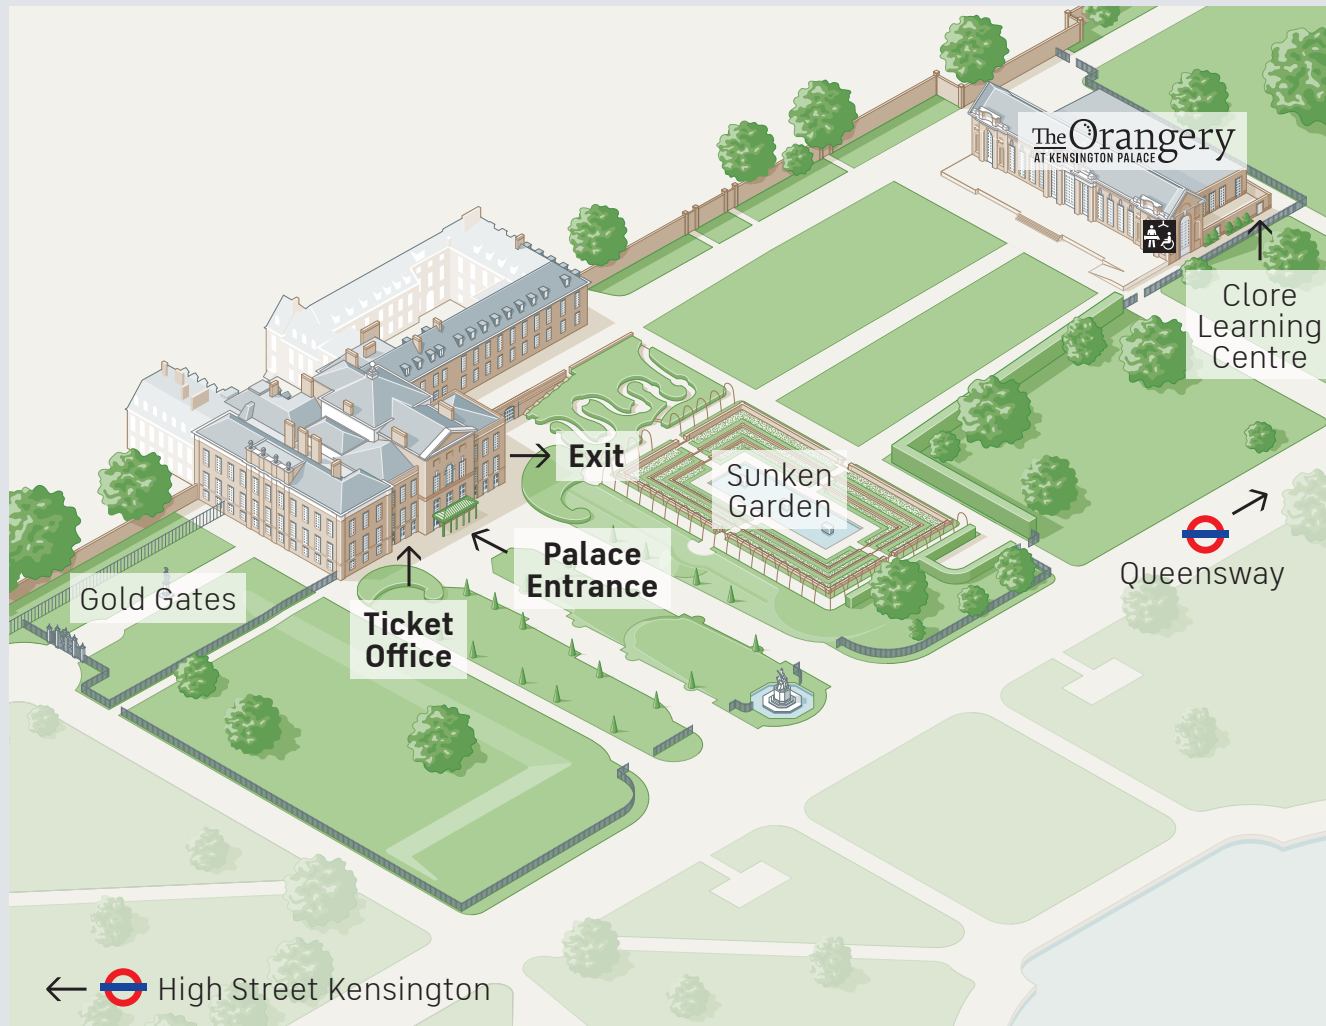

# KENSINGTON PALACE – CLORE LEARNING CENTRE

## Palace Ground Floor

### Stairs to

- |                                      |                                   |
|--------------------------------------|-----------------------------------|
| <b>VICTORIA</b><br>A Royal Childhood | <b>KING'S</b><br>State Apartments |
|--------------------------------------|-----------------------------------|

**Session meeting points:**  
White Court and Stone Hall