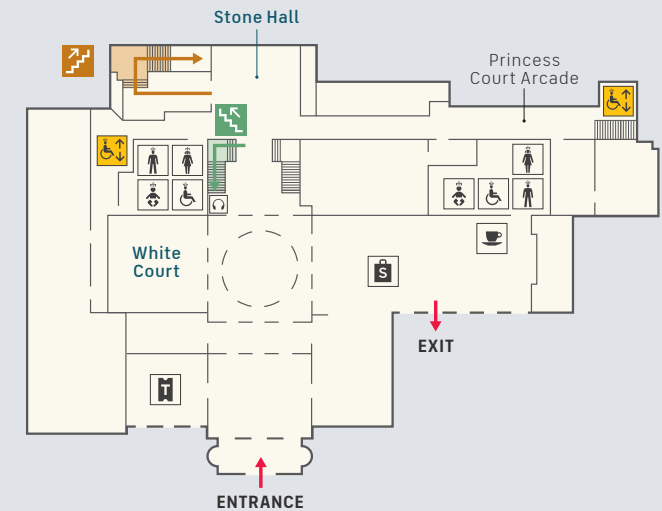

## Palace Ground Floor

### KEY

- |             |                                                            |
|-------------|------------------------------------------------------------|
| Tickets     | Male toilet                                                |
| Shop        | Female toilet                                              |
| Palace Café | Accessible toilet                                          |
| Stairs      | Baby change                                                |
| Lift        | Changing Places facility<br><small>(via Radar key)</small> |

### Stairs to

- |                                      |                                   |
|--------------------------------------|-----------------------------------|
| <b>VICTORIA</b><br>A Royal Childhood | <b>KING'S</b><br>State Apartments |
|--------------------------------------|-----------------------------------|

**Session meeting points:**  
White Court and Stone Hall